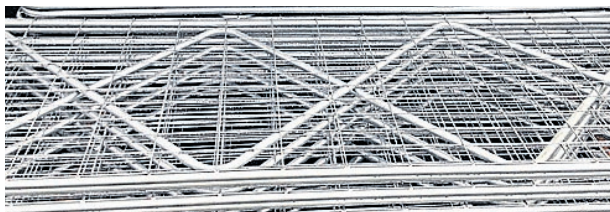

6.1M LENGTHS 25 PER PACK

PERMANENT SHEEP YARDS

	Loose	20+
Yard Panels		
3000 Yard Panel	\$224.00	\$206.00
1500 Yard Panel	\$141.00	\$134.00
700 Yard Panel	\$85.00	\$81.00
Blind Panels		
3000 Blind Panel	\$280.00	\$267.00
1500 Blind Panel	\$177.00	\$170.00
900 Blind Panel	\$119.00	\$112.00
Yard Gates		
3000 Yard Gates	\$246.00	\$235.00
2000 Yard Gates	\$165.00	\$157.00
1500 Yard Gates	\$155.00	\$147.00
450 Yard Gates	\$96.00	\$93.00

GATES (CLEARANCE)

2400 x 1250
Made from 50x50x3
Comes with wos wop hinge, chain & chain closure
@ \$145ea

N-BRACE GATES

	Loose	10+
4ft (1200)	\$89.00	\$85.00
8ft (2400)	\$112.00	\$105.00
10ft (3000)	\$118.00	\$113.00
12ft (3600)	\$137.00	\$131.00
14ft (4200)	\$153.00	\$146.00
16ft (4800)	\$177.00	\$164.00
18ft (5400)	\$196.00	\$187.00
Gate Packs	\$27.00	\$24.00

2.5mm (400m roll)
Sold in pallets of 27 only
@ \$110ea (\$2,970/pallet)

FENCE DROPPERS

Black	Loose	Pack (400)
1350mm (4ft 6")	\$7.00	\$5.90
1500mm (5ft)	\$8.00	\$6.20
1650mm (5ft 6")	\$8.60	\$6.70
1800mm (6ft)	\$9.60	\$7.80
2100mm (7ft)	\$11.70	\$8.40
2400mm (8ft)	\$12.80	\$10.10

SHEEP V RACE 3 WAY DRAFT

3500 Long x 550 Wide (Adjustable V Race)
@ \$2,085ea

ROTECH FENCE ENDKITS

\$200 PER END ASSEMBLY
SOLD IN PACKS OF 5 (\$1,000.00 INCL PER PACK)

- Pack includes:
- 5 @ 2.16m 88.9^o x 4.0mm Galv Pipe
 - 5 @ Galv Post Caps to Suit
 - 5 @ 80x50 Post to Strainer Clamp
 - 5 @ 3.25m 60^o x 2.3mm Galv Pipe
 - 5 @ Hot Dip Galv Base Plate
 - 5 @ 8mm Stainless Steel Strainer Cable