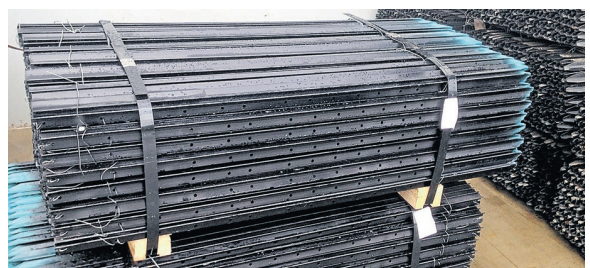

GATES (CLEARANCE)

2400 x 1250
Made from 50x50x3
Comes with wos wop hinge, chain & chain closure
@ \$145ea

N-BRACE GATES

	Loose	10+
4ft (1200)	\$89.00	\$85.00
8ft (2400)	\$112.00	\$105.00
10ft (3000)	\$118.00	\$113.00
12ft (3600)	\$137.00	\$131.00
14ft (4200)	\$153.00	\$146.00
16ft (4800)	\$177.00	\$164.00
18ft (5400)	\$196.00	\$187.00
Gate Packs	\$27.00	\$24.00

2.5mm (400m roll)
Sold in pallets of 27 only
@ \$110ea (\$2,970/pallet)

FENCE DROPPERS

Black	Loose	Pack (400)
1350mm (4ft 6")	\$7.00	\$5.90
1500mm (5ft)	\$8.00	\$6.20
1650mm (5ft 6")	\$8.60	\$6.70
1800mm (6ft)	\$9.60	\$7.80
2100mm (7ft)	\$11.70	\$8.40
2400mm (8ft)	\$12.80	\$10.10

SHEEP V RACE 3 WAY DRAFT

3500 Long x 550 Wide (Adjustable V Race)
@ \$2,085ea

ROTECH FENCE ENDKITS

\$200 PER END ASSEMBLY
SOLD IN PACKS OF 5 (\$1,000.00 INCL PER PACK)

- Pack includes:
- 5 @ 2.16m 88.9^o x 4.0mm Galv Pipe
 - 5 @ Galv Post Caps to Suit
 - 5 @ 80x50 Post to Strainer Clamp
 - 5 @ 3.25m 60^o x 2.3mm Galv Pipe
 - 5 @ Hot Dip Galv Base Plate
 - 5 @ 8mm Stainless Steel Strainer Cable

ROLLER PIPE

1067mm, 1200mm, 1500mm, 1800mm OD
Available in 16mm, 20mm, 25mm, 30mm thickness
ALL MADE TO ORDER & ROLLED TO LENGTH

SHEEP YARD 3-WAY HEAD GATE

Portable Stand Alone 3-Way Draft
@ \$461.00ea

PH: (08) 8260 5577 – Fax: (08) 8260 5277