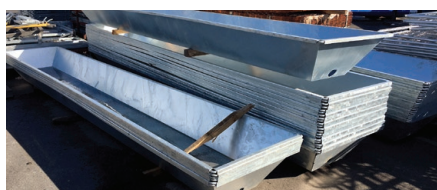

ANGAS MAXLOC

	Loose	Pallet
Standard Galv		
5/70/30 200m Rolls.....	\$230.00	\$217.00
6/70/30 200m Rolls.....	\$258.00	\$238.00
6/90/30 200m Rolls.....	\$280.00	\$261.00
7/90/30 200m Rolls.....	\$312.00	\$288.00
8/90/30 200m Rolls.....	\$328.00	\$317.00
8/90/15 100m Rolls.....	\$241.00	\$227.00
Heavy Galv		
5/70/30 200m Rolls.....	\$243.00	\$232.00
6/70/30 200m Rolls.....	\$281.00	\$261.00
6/90/30 200m Rolls.....	\$304.00	\$284.00
7/90/30 200m Rolls.....	\$339.00	\$315.00
8/90/30 200m Rolls.....	\$383.00	\$354.00
8/90/15 100m Rolls.....	\$268.00	\$252.00

GALVANISED WATER TROUGH

SQUARE GALVANISED Cattle

5800mm Long x 940mm Top x 570mm Base
Approx 2150 Litre capacity with Lid and 4" Brass Bung
@ \$1,793.00 ea

SURPLUS BASE PLATE

BULK PURCHASE, MANY SIZES TO CHOOSE FROM
Some examples