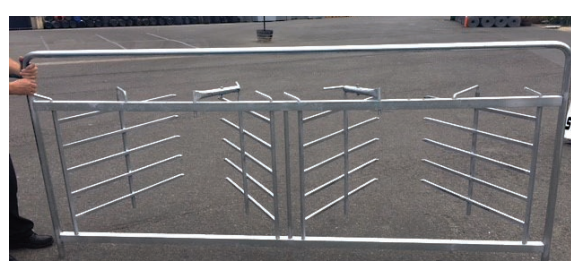

SQUARE BALE FEEDERS

3150 long x 1400 high x 1800 wide
@ \$1,350 ea

N-BRACE GATES

	Loose	10+
4ft (1200).....	\$91.00	\$86.00
8ft (2400).....	\$112.00	\$106.00
10ft (3000).....	\$119.00	\$114.00
12ft (3600).....	\$139.00	\$132.00
14ft (4200).....	\$155.00	\$148.00
16ft (4800).....	\$176.00	\$166.00

(W-Brace)		
18ft (5400).....	\$198.00	\$189.00
Gate Packs.....	\$28.00	\$26.00

DOUBLE GOAT TRAP

3000mm wide x 1300mm high
Heavy Duty Galvanised
@ \$605 ea

HEAVY DUTY GOAT PANEL

Heavy Duty 2200 long x 1260 high
42⁰⁰ Galv pipe (with galv pins)
@ \$88 EA