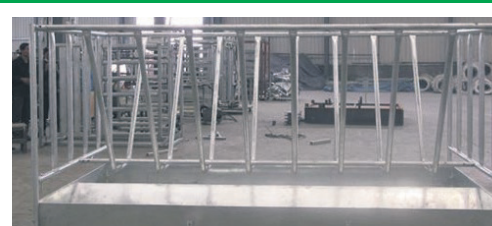

SENTURION STEEL SUPPLIES

12 ACRE SITE AT 99 CAVAN ROAD GEPPS CROSS

• enquiries@senturion.com.au • www.senturion.com.au •

SURPLUS BLACK PIPE

76^{OD}x4.0mm wall
Bundles of 19 only
Clearance sale @ **\$115 ea = \$2185 pack**

SQUARE BALE FEEDERS

3150 long x 1400 high x 1800 wide
SPECIAL \$1500/each

CHAIN MESH FENCING

- Gates made to order
- Suppliers of all posts/fittings/components required for your next fencing job

SPEAK WITH DES ON ALL YOUR CHAINMESH REQUIREMENTS