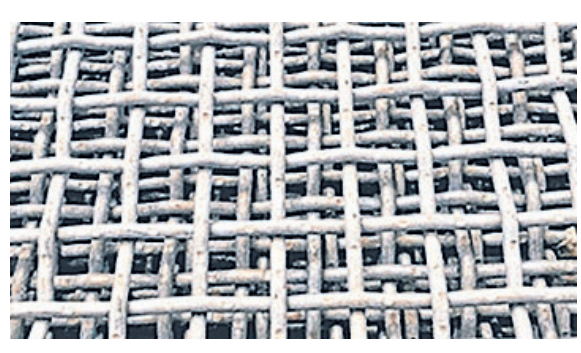

GALVANISED WATER TROUGHS

NEW DESIGN
SQUARE GALVANISED
5800mm Long x 520mm Top x 320mm Base
with Lid and 4" stainless compression bung
@ \$1,950 ea

GOAT PANELS

2900 long x 1240 - 8 rail
Loose @ **\$144 ea**
30+ @ **\$129 ea**

6.1M LENGTHS 25 PER PACK

WOVEN SHEEP FLOORING

3000 x 1800
(20 x 20 Hole x 5mm Wire)
Galvanised
Loose @ **\$368.00ea** 5+ @ **\$352.00 ea**

DOUBLE GOAT TRAP

3000mm wide x 1300mm high
Heavy Duty Galvanised
@ \$497.00 ea