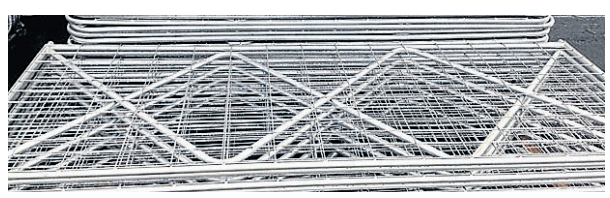

SQUARE BALE FEEDERS

3150 long x 1400 high x 1800 wide
SPECIAL \$1500/each

CHAIN MESH FENCING

- Gates made to order
- Suppliers of all posts/fittings/components required for your next fencing job

SPEAK WITH DES ON ALL YOUR CHAINMESH REQUIREMENTS

N-BRACE GATES

	Loose	10+
4ft (1200).....	\$89.00.....	\$85.00
8ft (2400).....	\$112.00.....	\$105.00
10ft (3000).....	\$118.00.....	\$113.00
12ft (3600).....	\$137.00.....	\$131.00
14ft (4200).....	\$153.00.....	\$146.00
16ft (4800).....	\$177.00.....	\$164.00
18ft (5400).....	\$196.00.....	\$187.00
Gate Packs	\$27.00.....	\$24.00

ROUND BALE FEEDER

1800 Dia x 1050 High
Loose @ **\$560 ea**
5+ @ **\$490 ea**

HORSE ROUND YARD

23 @ 2100 x 1800 Portable Horse Panels
1 @ 3000 x 2100 Extendable Top Swing Gate
Complete with Connection Pins
Makes a 16.5m diameter round yard
@ \$2,700.00 ALL INCLUSIVE

FENCE DROPPERS

Black	Loose	Pack (400)
1350mm (4ft 6").....	\$7.00.....	\$5.90
1500mm (5ft).....	\$8.00.....	\$6.20
1650mm (5ft 6").....	\$8.60.....	\$6.70
1800mm (6ft).....	\$9.60.....	\$7.80
2100mm (7ft).....	\$11.70.....	\$8.40
2400mm (8ft).....	\$12.80.....	\$10.10