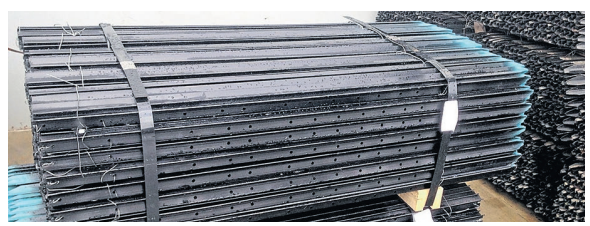

SQUARE BALE FEEDERS

3150 long x 1400 high x 1800 wide
SPECIAL \$1500/each

CHAIN MESH FENCING

- Gates made to order
- Suppliers of all posts/fittings/components required for your next fencing job

SPEAK WITH DES ON ALL YOUR CHAINMESH REQUIREMENTS

ROUND BALE FEEDER

1800 Dia x 1050 High
Loose @ **\$560 ea**
5+ @ **\$490 ea**

HORSE ROUND YARD

23 @ 2100 x 1800 Portable Horse Panels
1 @ 3000 x 2100 Extendable Top Swing Gate
Complete with Connection Pins
Makes a 16.5m diameter round yard
@ \$2,700.00 ALL INCLUSIVE

FENCE DROPPERS

Black	Loose	Pack (400)
1350mm (4ft 6").....	\$7.00.....	\$5.90
1500mm (5ft).....	\$8.00.....	\$6.20
1650mm (5ft 6").....	\$8.60.....	\$6.70
1800mm (6ft).....	\$9.60.....	\$7.80
2100mm (7ft).....	\$11.70.....	\$8.40
2400mm (8ft).....	\$12.80.....	\$10.10