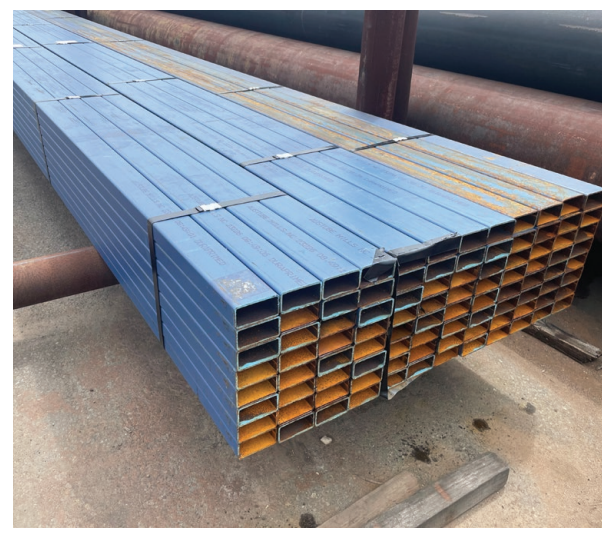

AUSSIE MILL DOWNGRADE

Painted RHS 100x50x3
(8m lengths)
Loose @ **$102 ea**
Pack @ **$95 ea**
32 PER PACK

CHRISTMAS TRADING HOURS

MON 23/12/24 - 8AM TO 4PM
TUES 24/12/24 - 8AM TO 12PM
WED 25/12/24 - ** CLOSED **
THU 26/12/24 - ** CLOSED **
FRI 27/12/24 - ** CLOSED **
SAT 28/12/24 - ** CLOSED **
MON 30/12/24 - 8AM TO 4PM
(SUBJECT TO CHANGE)
TUES 31/12/24 - 8AM TO 2PM
(SUBJECT TO CHANGE)
WED 01/01/25 - ** CLOSED **
THU 02/01/25 - 8AM TO 4PM
FRI 03/01/25 - 8AM TO 4PM
SAT 04/01/25 - 8AM TO 2PM

TRADING WILL COMMENCE AS PER NORMAL FROM MONDAY 6TH JANUARY 2025

SENTURION STEEL SUPPLIES
WISHES YOU A VERY
MERRY CHRISTMAS AND
A HAPPY NEW YEAR

PH: (08) 8260 5577 – Fax: (08) 8260 5277

CRAIG: 0419 887 006 • SCOTT: 0419 887 333
OPEN MONDAY to FRIDAY 8.00am-5.00pm SATURDAYS 8.00am-2.00pm
Enquiries@senturion.com.au • www.senturion.com.au

Check out our website & follow us on facebook