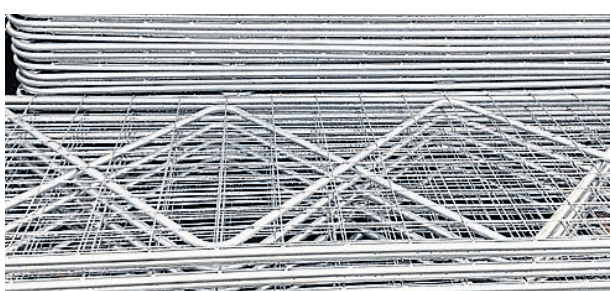

2.0MM THICK POLY BELT

	Loose	Roll
900mm wide	\$23.00/m	\$18.50/m
1200mm wide	\$18.50/m	\$15.00/m

105M & 52M ROLLS

SURPLUS FENCING PARCEL

AWP 7 | 90 | 30 (100m) @ \$170.00 roll
Prime stock just surplus
Heavy Galv coating
****WHILE STOCKS LAST****

N-BRACE GATES

	Loose	10+
4ft (1200).....	\$89.00.....	\$85.00
8ft (2400).....	\$112.00.....	\$105.00
10ft (3000).....	\$118.00.....	\$113.00
12ft (3600).....	\$137.00.....	\$131.00
14ft (4200).....	\$153.00.....	\$146.00
16ft (4800).....	\$177.00.....	\$164.00
18ft (5400).....	\$196.00.....	\$187.00
Gate Packs	\$27.00.....	\$24.00

ROTECH FENCE ENDKITS

\$200 PER END ASSEMBLY
SOLD IN PACKS OF 5 (\$1,000.00 INCL PER PACK)

Pack includes:

- 5 @ 2.16m 88.9^{OD} x 4.0mm Galv Pipe
- 5 @ Galv Post Caps to Suit
- 5 @ 80x50 Post to Strainer Clamp
- 5 @ 3.25m 60^{OD} x 2.3mm Galv Pipe
- 5 @ Hot Dip Galv Base Plate
- 5@ 8mm Stainless Steel Strainer Cable

SQUARE BALE FEEDERS

3150 long x 1400 high x 1800 wide
SPECIAL \$1500/each

CATTLE RAMP FLATPACK

Pallet size 3400mm L x 2400mm W x 150mm H
@ \$2,535

HORSE ROUND YARD

23 @ 2100 x 1800 Portable Horse Panels
1 @ 3000 x 2100 Extendable Top Swing Gate
Complete with Connection Pins
Makes a 16.5m diameter round yard
@ \$2,700.00 ALL INCLUSIVE