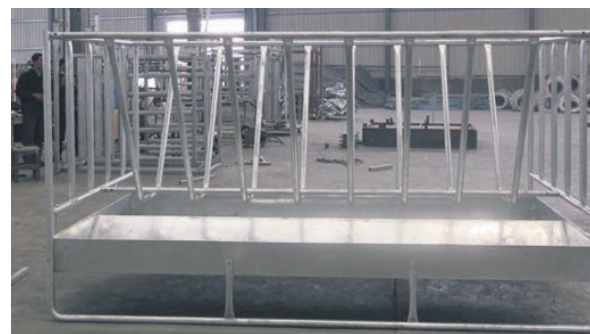

ROTECH FENCE ENDKITS

\$200 PER END ASSEMBLY
SOLD IN PACKS OF 5 (\$1,000.00 INCL PER PACK)

Pack includes:

- 5 @ 2.16m 88.9^{OD} x 4.0mm Galv Pipe
- 5 @ Galv Post Caps to Suit
- 5 @ 80x50 Post to Strainer Clamp
- 5 @ 3.25m 60^{OD} x 2.3mm Galv Pipe
- 5 @ Hot Dip Galv Base Plate
- 5@ 8mm Stainless Steel Strainer Cable

SQUARE BALE FEEDERS

3150 long x 1400 high x 1800 wide
SPECIAL \$1500/each

CATTLE RAMP FLATPACK

Pallet size 3400mm L x 2400mm W x 150mm H
@ \$2,535

HORSE ROUND YARD

23 @ 2100 x 1800 Portable Horse Panels
1 @ 3000 x 2100 Extendable Top Swing Gate
Complete with Connection Pins
Makes a 16.5m diameter round yard
@ \$2,700.00 ALL INCLUSIVE