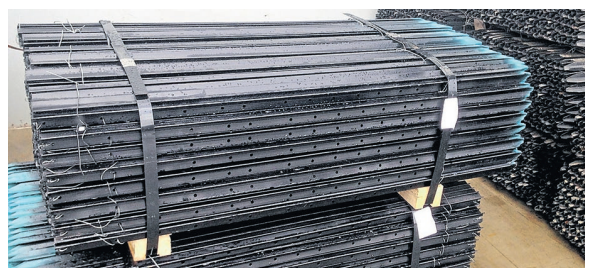

FENCE DROPPERS

Black	Loose	Pack (400)
1350mm (4ft 6")	$7.00	$5.90
1500mm (5ft)	$8.00	$6.20
1650mm (5ft 6")	$8.60	$6.70
1800mm (6ft)	$9.60	$7.80
2100mm (7ft)	$11.70	$8.40
2400mm (8ft)	$12.80	$10.10