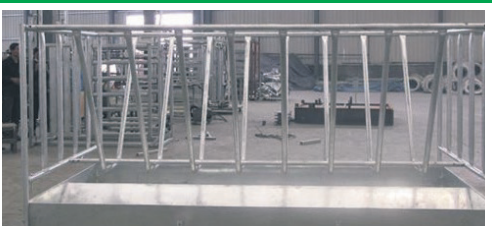

## SQUARE BALE FEEDERS

3150 long x 1400 high x 1800 wide  
**SPECIAL \$1500/each**