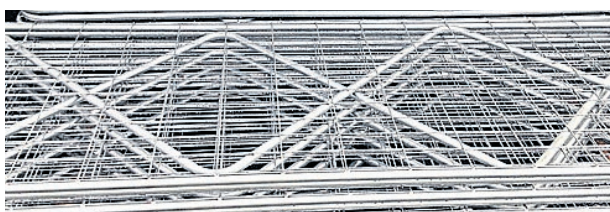

N-BRACE GATES

	Loose	10+
4ft (1200)	$89.00	$85.00
8ft (2400)	$112.00	$105.00
10ft (3000)	$118.00	$113.00
12ft (3600)	$137.00	$131.00
14ft (4200)	$153.00	$146.00
16ft (4800)	$177.00	$164.00
18ft (5400)	$196.00	$187.00
Gate Packs	$27.00	$24.00