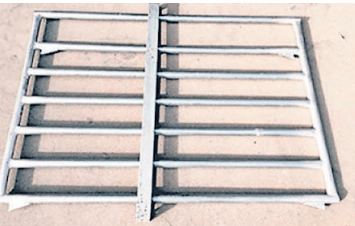

SWING/SLIDE GATE

33rd pipe rails x 1000mm high

	Loose	10+
950mm.....	$89.00	$86.00
1250mm.....	$98.00	$89.00
1500mm.....	$107.00	$103.00
1900mm.....	$119.00	$110.00

PERFECT FOR SHEARING SHEDS